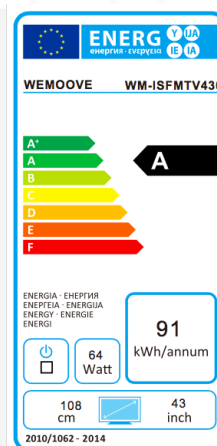

Mirror TV 109cm (43") waterproof, with vibration speakers **WM-ISFMTV430**

- /// Waterproof: IP65 grade
- /// High-end mirror screen - 5 mm tempered glass:
 - Anti-fingerprint
 - High level of transparency
 - High brightness image
 - Excellent reflection
- /// 2 built-in vibration speakers
- /// DVB-T/T2/C/S2
- /// 2 years on-site warranty

Specifications

/// Main specifications

- TV dimensions (WxHxD): 1216*756*54,5mm
- Screen dimensions (WxH): 941*529 mm
- In-wall mounting niche size (WxHxD): 1153*699*64mm
- Voltage: 100-240V, 50/60Hz/24V/6A
- Power consumption (max): 64W
- Energy efficiency class: A
- Remote control: waterproof (IP66)
- Installation: 2 ways
 1. Into the wall using the included metal mount back box
 2. On the wall using a VESA bracket (200*200 mm)
- On-site warranty: 2 years

/// Screen specifications

- Screen size: 109 cm (47")
- Screen resolution: 1920*1080
- Contrast ratio: 1400:1
- Number of colors: 16.7 millions
- Brightness: 450 cd/m2
- Front face finish: Full mirror
- Mirror color: silver
- Viewing angle (h/V): 178°/178°
- IP65-rated