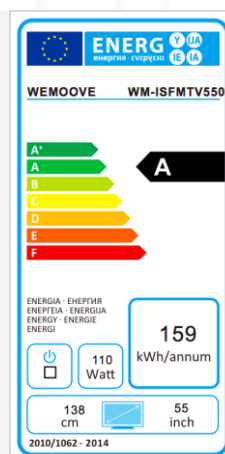

Mirror TV 139cm (55") waterproof, with vibration speakers **WM-ISFMTV550**

/// High-end mirror screen - 5 mm tempered glass:

- Anti-fingerprint
- High level of transparency
- High brightness image
- Excellent reflection

/// 2 Built-in vibration speakers

/// DVB-T/T2/C/S2

/// 2 years on-site warranty