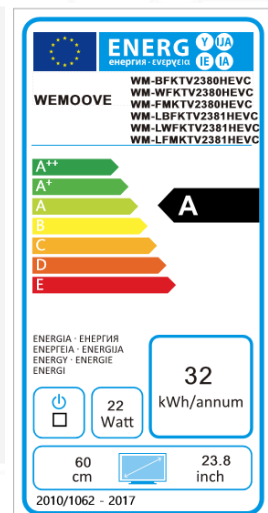

Built-in 23.8-inch kitchen TV

WM-BFKTV2380 HEVC

/// Built-in TV for standard kitchen furniture (60x45 cm)

/// High-end screen - 4 mm tempered glass:

- Anti-fingerprint
- High level of transparency
- High brightness image
- Absorption of light reflections

/// Waterproof: Front IP65

/// 2 built-in vibration speakers – 2 x 8 W

/// Image size 23% larger than a 21.5" screen

/// Tuners DVB-T2 H.265-HEVC/ C/ S2 H.265-HEVC

/// 2 years warranty

Specifications

/// Main specifications

- TV dimensions (WxHxD): 594*455*42 mm
- Screen dimensions (WxH): 525*295 mm
- Voltage: AC 100-240V, 50/60Hz/12V/4A
- Power consumption (Max): 27 W
- Standby consumption: 0,35 W
- Energy efficiency class: A
- Remote control: waterproof (IP66)

/// Warranty

- Warranty : 2 years
- Spare parts availability period: 5 years

/// Screen specifications

- Backlighting technology: Edge-LED
- Screen size: 60 cm (23,8")
- Screen resolution: 1920*1080
- Contrast ratio: 1000:1
- Number of colors: 16.7 millions
- Brightness: 250 cd/m2
- Front face finish: black frame
- Frame: metal
- Viewing angle (h/V): 178°/178°
- IP index: Front IP65