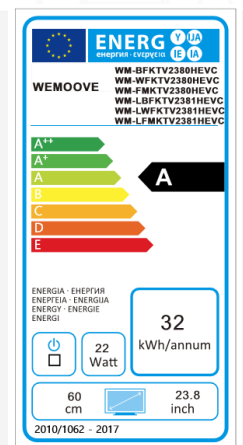

Built-in 23.8-inch kitchen TV

WM-FMKTV2380 HEVC

/// Built-in TV for standard kitchen furniture (60x45 cm)

/// Waterproof: Front IP65

/// DVB-T2 (H.265-HEVC)/C/S2 (H.265-HEVC) tuners

/// High-end screen - 4 mm tempered glass:

- Anti-fingerprint
- High level of transparency
- High brightness image
- Absorption of light reflections

/// 2 built-in vibration speakers – 2 x 8 W

/// 2 years warranty

/// Image size 23% larger than a 21.5" screen

Specifications

/// Main specifications

- TV dimensions (WxHxD): 594*455*42 mm
- Screen dimensions (WxH): 525*295 mm
- Voltage: AC 100-240V, 50/60Hz/12V/4A
- Power consumption (Max): 22 W
- Standby consumption: 0.35 W
- Energy efficiency class: A
- Remote control: waterproof (IP66)

/// Warranty

- Warranty : 2 years
- Spare parts availability period: 5 years

/// Screen specifications

- Backlighting technology: Edge-LED
- LCD panel technology : IPS
- Screen size: 23.8" (60 cm)
- Screen resolution: 1920*1080 (Full HD)
- Contrast ratio: 1000:1
- Number of colors: 16.7 millions
- Brightness: 250 cd/m2
- Front face finish: full mirror(also available in black frame and white frame)
- Cabinet : metal
- Viewing angle (H/V): 178°/178°
- IP65 rated (TV Front only)