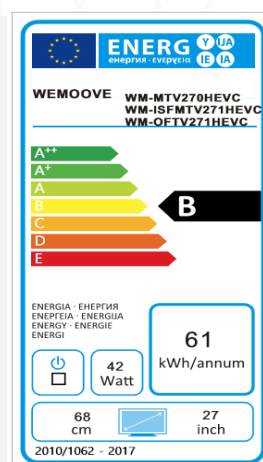

Mirror TV 68 cm (27") waterproof **WM-ISFMTV271 HEVC**

- /// Waterproof: IP65 grade
- /// High-end mirror screen - 5 mm tempered glass:
 - Anti-fingerprint
 - High level of transparency
 - High brightness image
 - Excellent reflection
- /// Tuners DVB-T2 (H.265-HEVC)/C/S2 (H.265-HEVC)
- /// 2 built-in vibration speakers – 2 x 8 W
- /// 2 years warranty

Specifications

/// Main specifications

- TV dimensions (WxHxD): 812*522*53 mm
- Screen dimensions (WxH): 597*336 mm
- In-wall mounting niche size (WxHxD): 774*480*60 mm
- Voltage: 100-240V, 50/60Hz/12V/5A
- Power consumption (max): 42 W
- Standby consumption: 0,6W
- Energy efficiency class: B
- Remote control: waterproof (IP66)
- Installation: 2 ways
 1. Into the wall using the included metal mount back box
 2. On the wall using a VESA bracket (200*200 mm)
- Warranty: 2 years

/// Screen specifications

- Screen size: 68 cm (27")
- Screen resolution: 1920*1080
- Panel type :LCD-IPS
- Backlighting technology Edge-LED
- Contrast ratio: 1000:1
- Number of colors: 16.7 millions
- Brightness: 300 cd/m2
- Front face finishing: Full mirror
- Mirror color: Clear graphite
- Viewing angle (h/V): 178°/178°
- IP Grade : Full IP65-rated

*Max resolution 1980x1080 **Max resolution 720x576

/// I/O

- AV input (CVBS/Audio L/Audio R inputs)
- Digital TV input DVB-S2
- Audio output
- Connection cable for the internal speakers
- Power input (DC 12V)
- TV antenna connection (75 ohm)
- 2 x USB 2.0
- 2 x HDMI 1.4 (HDMI 1: ARC and CEC, HDMI 2: MHL and CEC)
- 1 IR control input: to connect an external receiver or to make a connection IR pass through