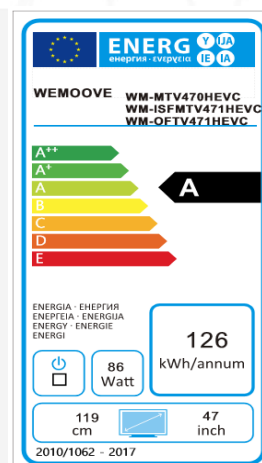

Mirror TV 119 cm (47") waterproof **WM-ISFMTV471 HEVC**

- /// Waterproof: IP65 grade
- /// High-end mirror screen - 5 mm tempered glass:
 - Anti-fingerprint
 - High level of transparency
 - High brightness image
 - Excellent reflection
- /// Tuners DVB-T2 (H.265-HEVC)/C/S2 (H.265-HEVC)
- /// 2 built-in vibration speakers – 2 x 8 W
- /// 2 years warranty

Specifications

/// Main specifications

- TV dimensions (WxHxD): 1314*811*54.5 mm
- Screen dimensions (WxH): 1039*584 mm
- In-wall mounting niche size (WxHxD): 1251*754*64 mm
- Voltage: AC 100-240V, 50/60Hz/12V/6A
- Power consumption (max): 86 W
- Standby consumption: 0,8 W
- Energy efficiency class: A
- Installation: 2 ways
 1. Into the wall using the included metal mount back box
 2. On the wall using 2 VESA brackets (200*200 mm)
- Warranty: 2 years

/// Screen specifications

- Screen size: 119 cm (47")
- Screen resolution: 1920*1080 (Full HD)
- Panel type : LCD-IPS
- Backlighting technology : Edge-LED
- Contrast ratio: 1500:1
- Number of colors: 16.7 millions
- Brightness: 400 cd/m2
- Front face finish: Full mirror
- Mirror color: Graphite
- Viewing angle (h/V): 178°/178°
- IP grade : Full IP65-rated