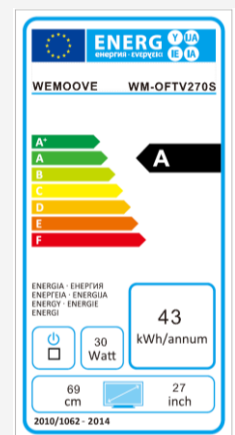

TV Open Frame 68 cm (27") **WM-OFTV270S**

- /// Possible integration of a custom-made mirror (maximum size 315*250 cm)
- /// DVB-T/T2/C/S2
- /// Built-in vibration speakers
- /// 2 years warranty

Specifications

/// Main specifications

- TV dimensions (WxHxD): 808*518*49 mm
- Screen dimensions (WxH): 597*336 mm
- In-wall mounting niche size (WxHxD): 774*480*60 mm
- Voltage: 100-240V, 50/60Hz/12V/5A
- Power consumption (max): 30 W
- Energy efficiency class: A
- Remote control: waterproof (IP66 grade)
- Installation: 2 ways
 1. Into the wall using the included metal mount back box
 2. On the wall using a VESA bracket (200*200 mm)
- Warranty: 2 years

/// Screen specifications

- Screen size: 68 cm (27")
- Screen resolution: 1920*1080
- Contrast ratio: 1000:1
- Number of colors: 16.7 millions
- Brightness: 400 cd/m²
- Viewing angle (h/V): 170°/160°

/// Connectivity

/// Optional mirror

- Custom-made mirror (max size 315*250 cm)
- Mirror color: silver

/// Logistical information

- EAN code: 3770007219282

/// Overall dimensions

- Packaging dimensions (WxHxD): 1100*700*180 mm
- Gross weight (with packaging): 19,7 kg
- Net weight: 14,5 kg