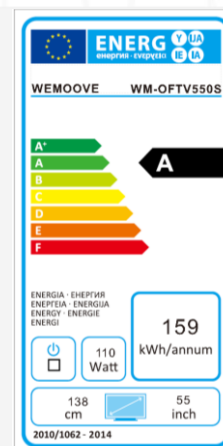

TV Open Frame 139 cm (55") **WM-OFTV550S**

- /// Possible integration of a custom-made mirror (maximum size 315*250 cm)
- /// DVB-T/T2/C/S2
- /// Built-in vibration speakers
- /// 2 years warranty

Specifications

/// Main specifications

- TV dimensions (WxHxD): 1480*903*49.5 mm
- Screen dimensions (WxH): 1209*680 mm
- In-wall mounting niche size (WxHxD): 1421*850*64mm
- Voltage: 100-240V, 50/60Hz/12V/5A
- Power consumption (max): 110 W
- Energy efficiency class: TBD
- Remote control: waterproof (IP66 grade)
- Installation: 2 ways
 1. Into the wall using the included metal mount back box
 2. On the wall using a VESA bracket (400*400 mm)
- Warranty: 2 years

/// Screen specifications

- Screen size: 139cm (55")
- Screen resolution: 1920*1080
- Contrast ratio: 1400:1
- Number of colors: 16.7 millions
- Brightness: 450 cd/m2
- Viewing angle (h/V): 178°/178°

/// Connectivity

/// Functions

- Digital TV: DVB-T/T2/C/S2*
- *decodes free satellite channels but does not decode satellite channels that require a smartcard*
- Speakers: 2 built-in vibration speakers
 - Sound power: 2x5W - 8 ohm