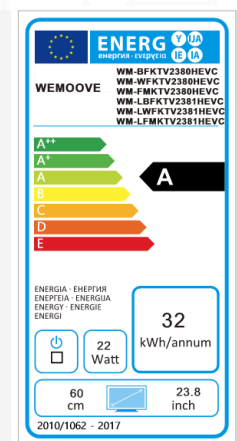

Built-in 23.8-inch kitchen TV

WM-WFKTV2380 HEVC

/// Built-in TV for standard kitchen furniture (60x45 cm)

/// Waterproof: Front IP65

/// High-end screen - 4 mm tempered glass:

- Anti-fingerprint
- High level of transparency
- High brightness image
- Absorption of light reflections

/// 2 built-in vibration speakers – 2 x 8 W

/// Tuners DVB-T2 H.265/C/S2 H.265/HEVC

/// Image size 23% larger than a 54 cm (21.5") screen

/// 2 years warranty

Specifications

/// Main specifications

- TV dimensions (WxHxD): 594*455*42 mm
- Screen dimensions (WxH): 525*295 mm
- Voltage: AC 100-240V, 50/60Hz/12V/4A
- Power consumption (Max): 22 W
- Standby consumption: 0,35 W
- Energy efficiency class: A
- Remote control: waterproof (IP66)

/// Warranty

- Warranty : 2 years
- Spare parts availability period: 5 years

/// Screen specifications

- Backlighting technology: Edge-LED
- Screen size: 60 cm (23,8")
- Screen resolution: 1920*1080
- Contrast ratio: 1000:1
- Number of colors: 16.7 millions
- Brightness: 250 cd/m2
- Front face finish: white frame (also available in a black frame and full mirror)
- Frame : metal
- Viewing angle (h/V): 178°/178°
- Front IP65