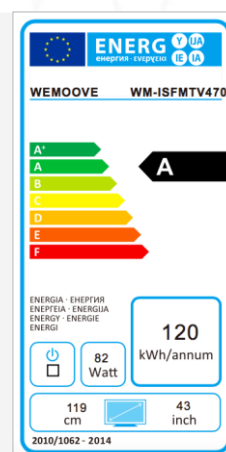

Mirror TV 119cm (47") waterproof, with vibration speakers **WM-ISFMTV470**

- /// Waterproof: IP65 grade
- /// High-end mirror screen - 5 mm tempered glass:
 - Anti-fingerprint
 - High level of transparency
 - High brightness image
 - Excellent reflection
- /// 2 built-in vibration speakers
- /// DVB-T/T2/C/S2
- /// 2 years on-site warranty

Specifications

/// Main specifications

- TV dimensions (WxHxD): 1314*811*54.5 mm
- Screen dimensions (WxH): 1039*584 mm
- In-wall mounting niche size (WxHxD): 1251*754*64 mm
- Voltage: AC 100-240V, 50/60Hz/12V/5A
- Power consumption (max): 110 W
- Energy efficiency class: A
- Remote control: waterproof (IP66)
- Installation: 2 ways
 1. Into the wall using the included metal mount back box
 2. On the wall using a VESA bracket (200*200 mm)
- On-site warranty: 2 years

/// Screen specifications

- Screen size: 119 cm (47")
- Screen resolution: 1920*1080
- Contrast ratio: 1400:1
- Number of colors: 16.7 millions
- Brightness: 450 cd/m²
- Front face finish: Full mirror
- Mirror color: silver
- Viewing angle (h/V): 178°/178°
- IP65-rated