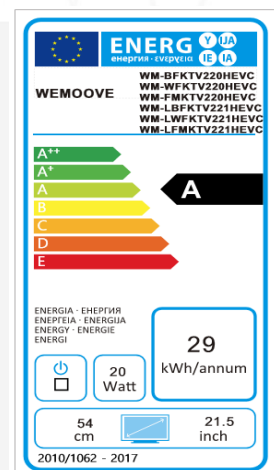

Built-in 21.5-inch kitchen TV

WM-BFKTV220 HEVC

- /// Waterproof: Front IP65
- /// High-end screen - 4 mm tempered glass:
 - Anti-fingerprint
 - High level of transparency
 - High brightness image
 - Absorption of light reflections
- /// Built-in TV for standard kitchen furniture (60x45 cm)
- /// 2 built-in vibration speakers – 2 x 8 W
- /// Tuners DVB-T2 H.265/C/S2 H.265/HEVC
- /// 2 years warranty

Specifications

/// Main specifications

- TV dimensions (WxHxD): 594*455*42 mm
- Screen dimensions (WxH): 474*266 mm
- Voltage: AC 100-240V, 50/60Hz/12V/4A
- Power consumption (Max): 29 W
- Standby consumption: 0,5 W
- Energy efficiency class: A
- Remote control: waterproof (IP66)

/// Warranty

- Warranty : 2 years
- Spare parts availability period: 5 years

/// Screen specifications

- Backlighting technology: Edge-LED
- Screen size: 54 cm (21,5")
- Screen resolution: 1920*1080
- Contrast ratio: 1000:1
- Number of colors: 16.7 millions
- Brightness: 250 cd/m2
- Front face finish: black frame (also available in a white frame and full mirror)
- Frame : metal
- Viewing angle (h/V): 170°/160°
- Front IP65