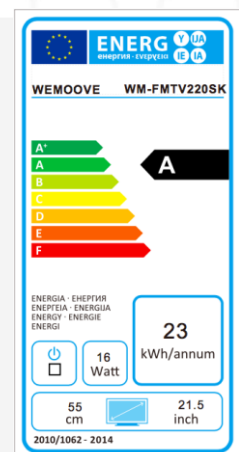

Built-in 21.5-inch kitchen TV

WM-FMTV220SK

- /// Waterproof: IP65 grade
- /// High-end mirror screen - 5 mm tempered glass:
 - Anti-fingerprint
 - High level of transparency
 - High brightness image
 - Absorption of light reflections
- /// Built-in TV for standard kitchen furniture (60x45 cm)
- /// 2 built-in vibration speakers
- /// DVB-T/T2/C/S2
- /// 2 years warranty

Specifications

/// Main specifications

- TV dimensions (WxHxD): 594*455*42 mm
- Screen dimensions (WxH): 474*266 mm
- Voltage: AC 100-240V, 50/60Hz/12V/4A
- Power consumption (Max): 14 W
- Energy efficiency class: A
- Remote control: waterproof (IP66)

/// Warranty

- Warranty : 2 years
- Spare parts availability period: 5 years

/// Screen specifications

- Screen size: 54 cm (21,5")
- Screen resolution: 1920*1080
- Contrast ratio: 1000:1
- Number of colors: 16.7 millions
- Brightness: 300 cd/m²
- Front face finish: full mirror (also available in a black frame and white frame)
- Mirror color: graphite
- Viewing angle (h/V): 170°/160°
- IP65-rated