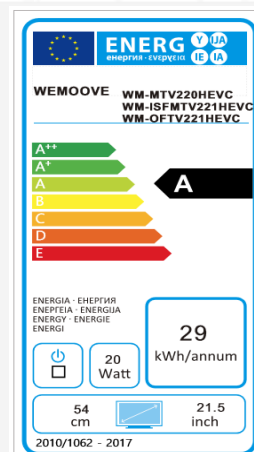

Mirror TV 54 cm (21,5")  
**WM-ISFMTV221 HEVC**

- /// Waterproof: IP65 grade
- /// High-end mirror screen - 5 mm tempered glass:
  - Anti-fingerprint
  - High level of transparency
  - High brightness image
  - Excellent reflection
- /// Tuners DVB-T2 (H.265-HEVC)/C/S2 (H.265-HEVC)
- /// 2 built-in vibration speakers – 2 x 8 W
- /// 2 years warranty

### /// Main specifications

- TV dimensions (WxHxD): 691\*449\*54 mm
- Screen dimensions (WxH): 476\*268 mm
- In-wall mounting niche size (WxHxD): 649\*409\*64 mm
- Voltage: 100-240V, 50/60Hz/12V/5A
- Power consumption (max): 20 W
- Standby consumption: 0,35 W
- Energy efficiency class: A
- Installation: 2 ways
  1. Into the wall using the included metal mount back box
  2. On the wall using a VESA bracket (100\*100 mm)
- Warranty: 2 years

### /// Screen specifications

- Screen size: 54 cm (21,5")
- Screen resolution: 1920\*1080 (Full HD)
- Panel type: LCD-IPS
- Backlighting technology: Edge-LED
- Contrast ratio: 1000:1
- Number of colors: 16.7 millions
- Brightness: 250 cd/m<sup>2</sup>
- Front face finish: Full mirror
- Mirror color: Super clear silver
- Viewing angle (h/V): 178°/178°
- IP Grade : Full IP65-rated