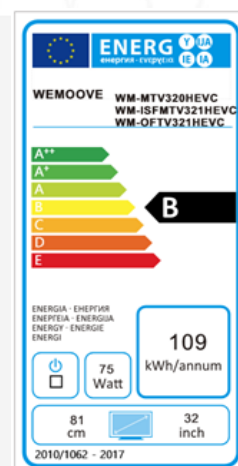

Mirror TV 81 cm (32") waterproof **WM-ISFMTV321 HEVC**

- /// Waterproof: IP65 grade
- /// High-end mirror screen - 5 mm tempered glass:
 - Anti-fingerprint
 - High level of transparency
 - High brightness image
 - Excellent reflection
- /// Tuners DVB-T2 (H.265-HEVC)/C/S2 (H.265-HEVC)
- /// 2 built-in vibration speakers – 2 x 8 W
- /// 2 years warranty

Specifications

/// Main specifications

- TV dimensions (WxHxD): 973*619*53.5 mm
- Screen dimensions (WxH): 698*392 mm
- In-wall mounting niche size (WxHxD): 910*562*64 mm
- Voltage: 100-240V, 50/60Hz/12V/6A
- Power consumption (max): 75 W
- Standby consumption: 3,5 W
- Energy efficiency class: B
- Remote control: waterproof (IP66)
- Installation: 2 ways
 1. Into the wall using the included metal mount back box
 2. On the wall using 2 VESA brackets (200*200 mm)
- Warranty: 2 years

/// Screen specifications

- Screen size: 81 cm (32")
- Screen resolution: 1920*1080 (Full HD)
- Backlighting technology Edge-LED
- Panel type :LCD-IPS
- Contrast ratio: 1300:1
- Number of colors: 16.7 millions
- Brightness: 450 cd/m²
- Front face finish: Full mirror
- Mirror color: Graphite
- Viewing angle (h/V): 178°/178°
- IP norm : Full IP65-rated

*Max resolution 1920x1080 **Max resolution 720x576

/// I/O

- AV input (CVBS/Audio L/Audio R inputs)
- Digital TV input DVB-S2
- Audio output
- Connection cable for the internal speakers
- Power input (DC 12V)
- TV antenna connection (75 ohm)
- 2 x USB 2.0
- 2 x HDMI 1.4 (HDMI 1: ARC and CEC, HDMI 2: MHL and CEC)
- 1 IR control input: to connect an external receiver or to make a connection IR pass through