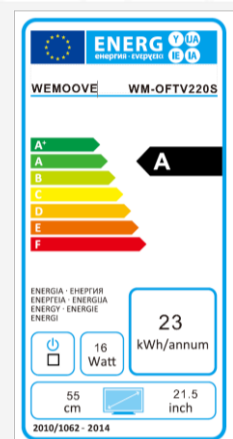

TV Open Frame 54 cm (21,5") **WM-OFTV220S**

- /// Possible integration of a custom-made mirror (maximum size 315*250 cm)
- /// DVB-T/T2/C/S2
- /// Built-in vibration speakers
- /// 2 years warranty

Specifications

/// Main specifications

- TV dimensions (WxHxD): 663*410*49 mm
- Screen dimensions (WxH): 476*268 mm
- In-wall mounting niche size (WxHxD): 620*390*64 mm
- Voltage: 100-240V, 50/60Hz/12V/5A
- Power consumption (max): 16 W
- Energy efficiency class: A
- Remote control: waterproof (IP66 grade)
- Installation: 2 ways
 1. Into the wall using the included metal mount back box
 2. On the wall using a VESA bracket (100*100 mm)
- Warranty: 2 years

/// Screen specifications

- Screen size: 54 cm (21,5")
- Screen resolution: 1920*1080
- Contrast ratio: 1000:1
- Number of colors: 16.7 millions
- Brightness: 250 cd/m²
- Viewing angle (h/V): 170°/160°

/// Optional mirror

- Custom-made mirror (max size 315*250 cm)
- Mirror color: silver

/// Logistical information

- EAN code: 3770007219275

/// Overall dimensions

- Packaging dimensions (WxHxD): 960*600*180 mm
- Gross weight (with packaging): 13,2 kg
- Net weight: 9,2 kg