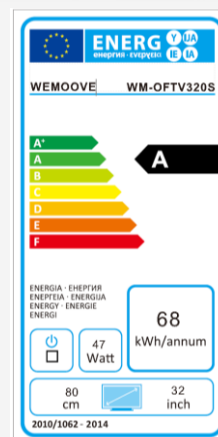

# TV Open Frame 81 cm (32") **WM-OFTV320S**

- /// Possible integration of a custom-made mirror (maximum size 315\*250 cm)
- /// DVB-T/T2/C/S2
- /// Built-in vibration speakers
- /// 2 years warranty

### /// Main specifications

- TV dimensions (WxHxD): 969\*615\*49.5 mm
- Screen dimensions (WxH): 698\*392 mm
- In-wall mounting niche size (WxHxD): 910\*562\*64 mm
- Voltage: 100-240V, 50/60Hz/12V/5A
- Power consumption (max): 47 W
- Energy efficiency class: A
- Remote control: waterproof (IP66 grade)
- Installation: 2 ways
  1. Into the wall using the included metal mount back box
  2. On the wall using a VESA bracket (200\*200 mm)
- Warranty: 2 years

### /// Screen specifications

- Screen size: 81 cm (32")
- Screen resolution: 1920\*1080
- Contrast ratio: 1000:1
- Number of colors: 16.7 millions
- Brightness: 450 cd/m<sup>2</sup>
- Viewing angle (h/V): 178°/178°