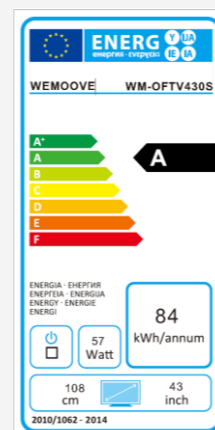

# TV Open Frame 109 cm (43") **WM-OFTV430S**

- /// Possible integration of a custom-made mirror (maximum size 315\*250 cm)
- /// DVB-T/T2/C/S2
- /// Built-in vibration speakers
- /// 2 years warranty

### /// Main specifications

- TV dimensions (WxHxD): 1201\*746\*49.5 mm
- Screen dimensions (WxH): 930\*523 mm
- In-wall mounting niche size (WxHxD): 1142\*693\*64 mm
- Voltage: 100-240V, 50/60Hz/12V/5A
- Power consumption (max): 110 W
- Energy efficiency class: TBD
- Remote control: waterproof (IP66 grade)
- Installation: 2 ways
  1. Into the wall using the included metal mount back box
  2. On the wall using a VESA bracket (300\*300 mm)
- Warranty: 2 years

### /// Screen specifications

- Screen size: 106 cm (42")
- Screen resolution: 1920\*1080
- Contrast ratio: 1400:1
- Number of colors: 16.7 millions
- Brightness: 450 cd/m<sup>2</sup>
- Viewing angle (h/V): 178°/178°