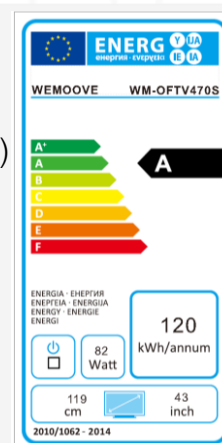

TV Open Frame 119 cm (47") **WM-OFTV470S**

- /// Possible integration of a custom-made mirror (maximum size 315*250 cm)
- /// DVB-T/T2/C/S2
- /// Built-in vibration speakers
- /// 2 years warranty

Specifications

/// Main specifications

- TV dimensions (WxHxD): 1310*807*49.5 mm
- Screen dimensions (WxH): 1039*584 mm
- In-wall mounting niche size (WxHxD): 1251*754*64 mm
- Voltage: 100-240V, 50/60Hz/12V/5A
- Power consumption (max): 110 W
- Energy efficiency class: TBD
- Remote control: waterproof (IP66 grade)
- Installation: 2 ways
 1. Into the wall using the included metal mount back box
 2. On the wall using a VESA bracket (300*300 mm)
- Warranty: 2 years

/// Screen specifications

- Screen size: 119cm (47")
- Screen resolution: 1920*1080
- Contrast ratio: 1400:1
- Number of colors: 16.7 millions
- Brightness: 450 cd/m²
- Viewing angle (h/V): 178°/178°

/// Connectivity