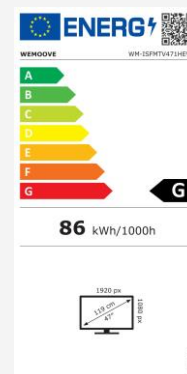

Mirror TV 119 cm (47") waterproof  
**WM-ISFMTV471 HEVC**

- /// Waterproof: IP65 grade
- /// High-end mirror screen - 5 mm tempered glass:
  - Anti-fingerprint
  - High level of transparency
  - High brightness image
  - Excellent reflection
- /// Tuners DVB-T2 (H.265-HEVC)/C/S2 (H.265-HEVC)
- /// 2 built-in vibration speakers – 2 x 8 W
- /// 2 years warranty

## /// Main specifications

- TV dimensions (WxHxD): 1314\*811\*54.5 mm
- Screen dimensions (WxH): 1039\*584 mm
- In-wall mounting niche size (WxHxD): 1251\*754\*64 mm
- Voltage: AC 100-240V, 50/60Hz/12V/6A
- Power consumption (max): 86 W
- Standby consumption: 0,8 W
- Energy efficiency class: A
- Installation: 2 ways
  1. Into the wall using the included metal mount back box
  2. On the wall using 2 VESA brackets (200\*200 mm)
- Warranty: 2 years

## /// Screen specifications

- Screen size: 119 cm (47")
- Screen resolution: 1920\*1080 (Full HD)
- Panel type : LCD-IPS
- Backlighting technology : Edge-LED
- Contrast ratio: 1500:1
- Number of colors: 16.7 millions
- Brightness: 400 cd/m2
- Front face finish: Full mirror
- Mirror color: Graphite
- Viewing angle (h/V): 178°/178°
- IP grade : Full IP65-rated
- Range of safe operating temperatures: 0°C-50°C